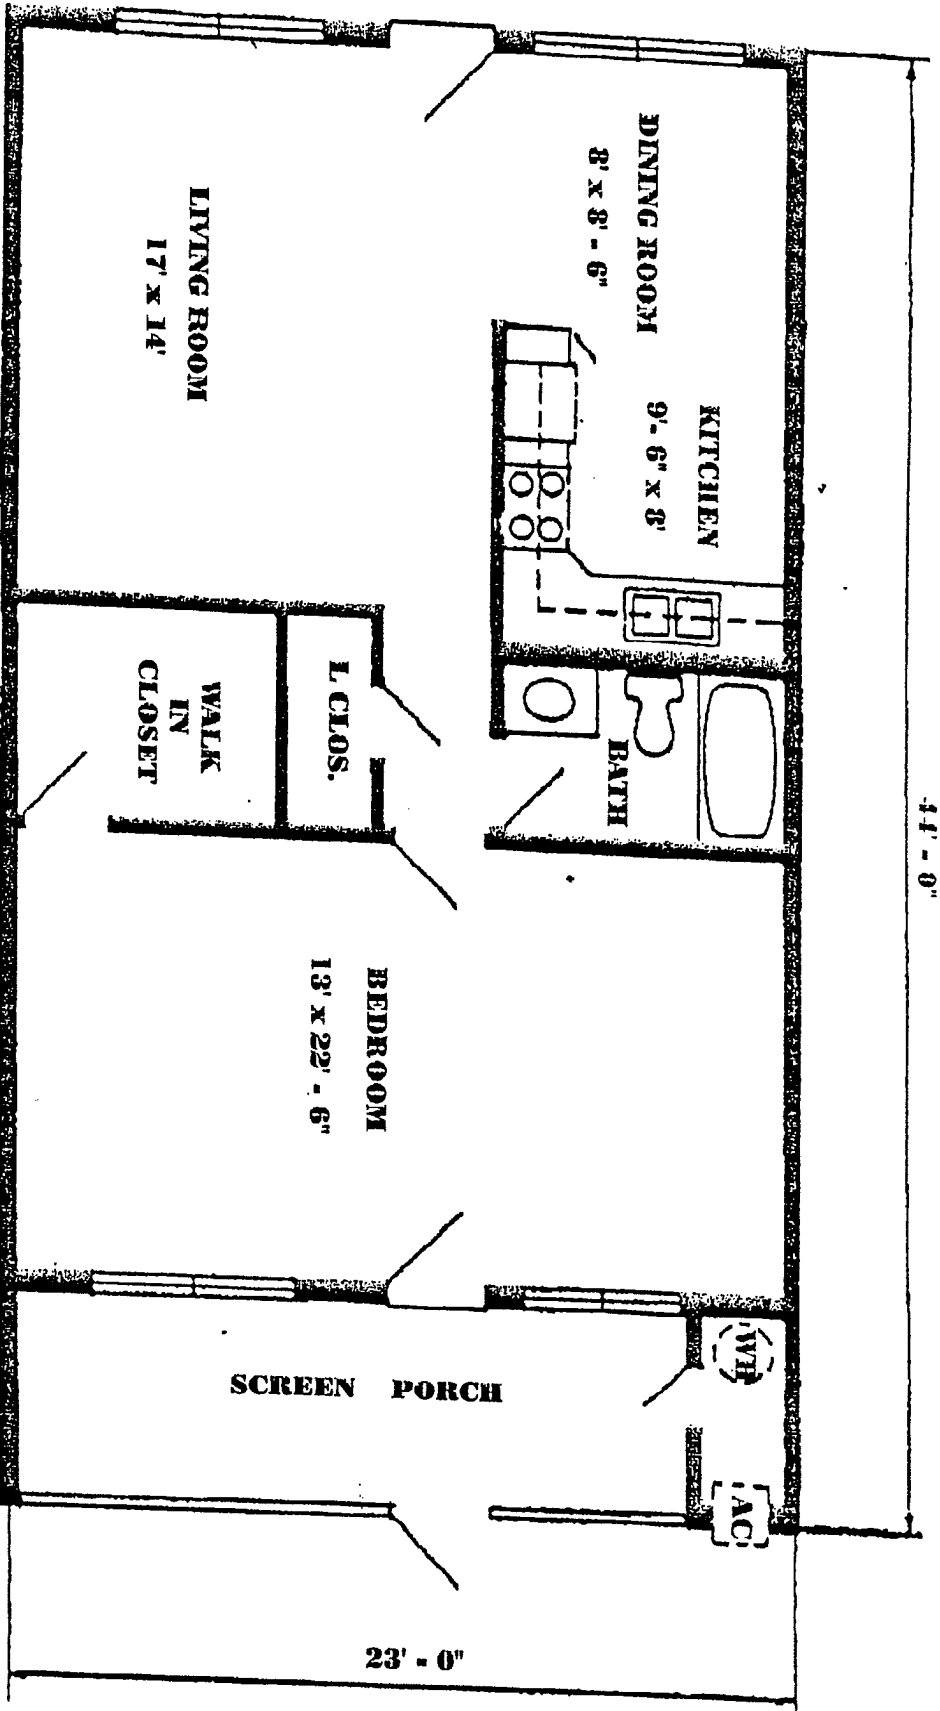

SEMINOLE GARDEN APARTMENTS

44' - 0"

DELUXE 1 BEDROOM - 1 BATH 1012 S.F.

FOR ADDITIONAL INFORMATION PLEASE CONTACT:

RIDGE SEMINOLE MANAGEMENT CORPORATION
3275 113TH STREET NORTH
SEMINOLE, FLORIDA 33772